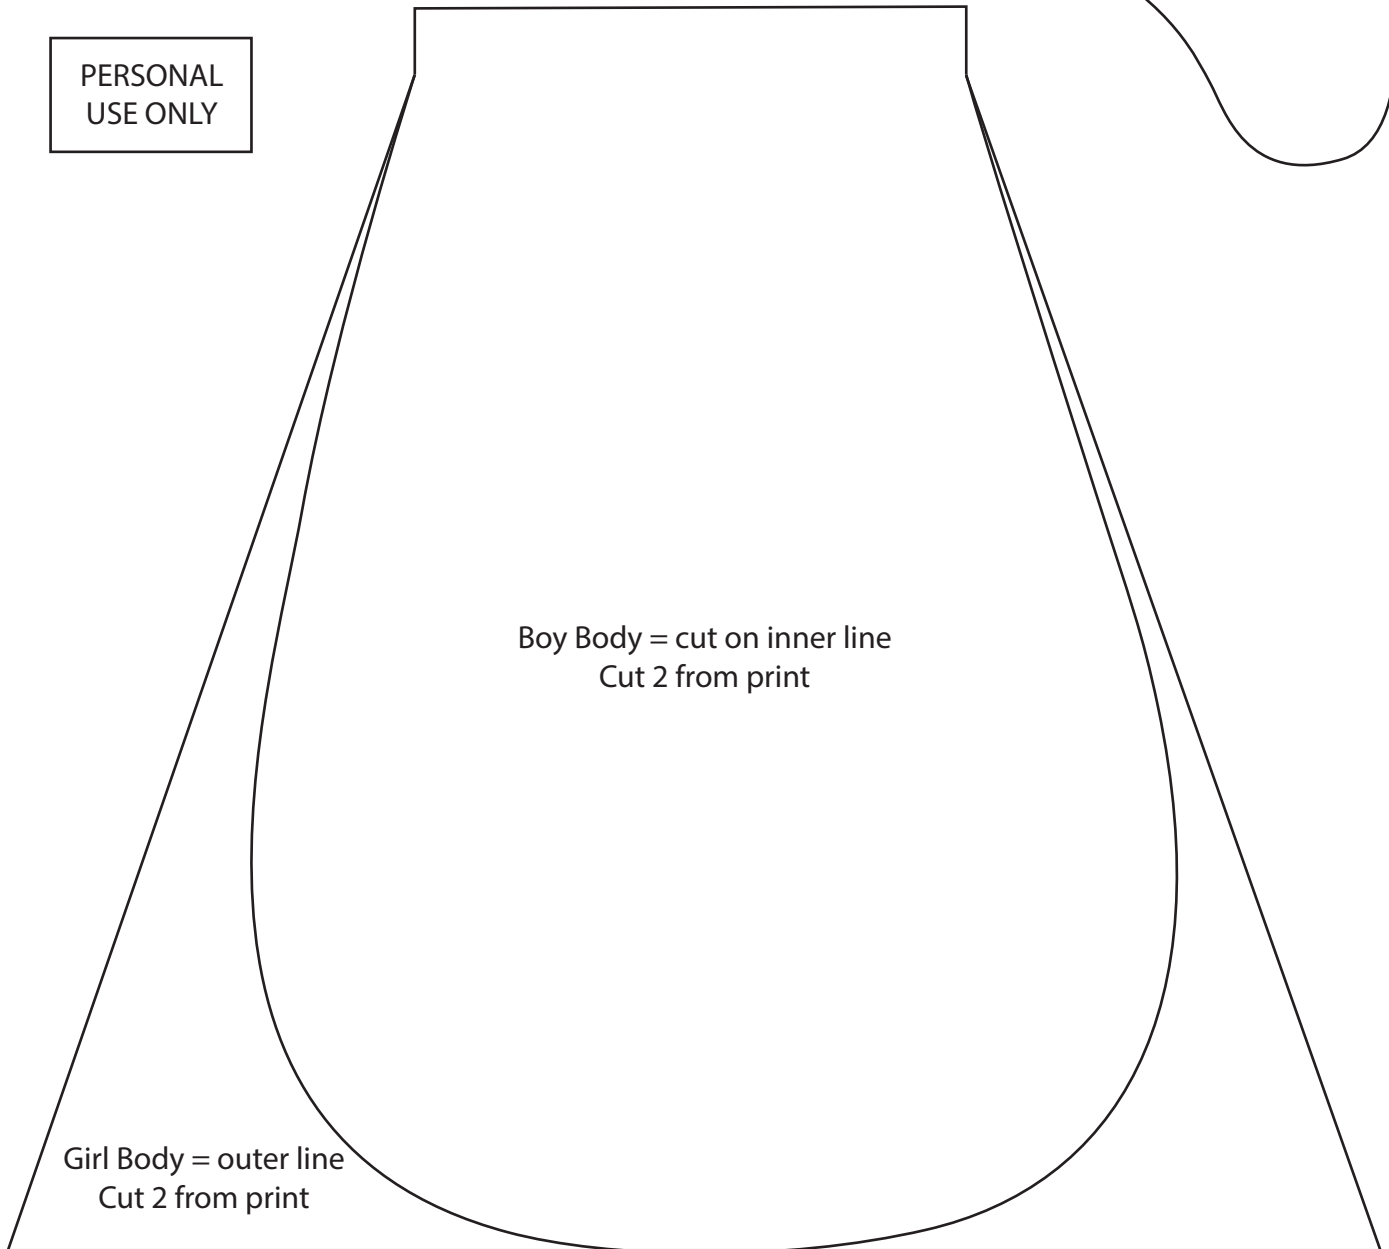

# Marzi Fabric Doll Pattern

Choose one

Cheeks (optional)  
Cut 2 from pink or red felt

PERSONAL  
USE ONLY

# Marzi Fabric Doll Pattern

PERSONAL  
USE ONLY