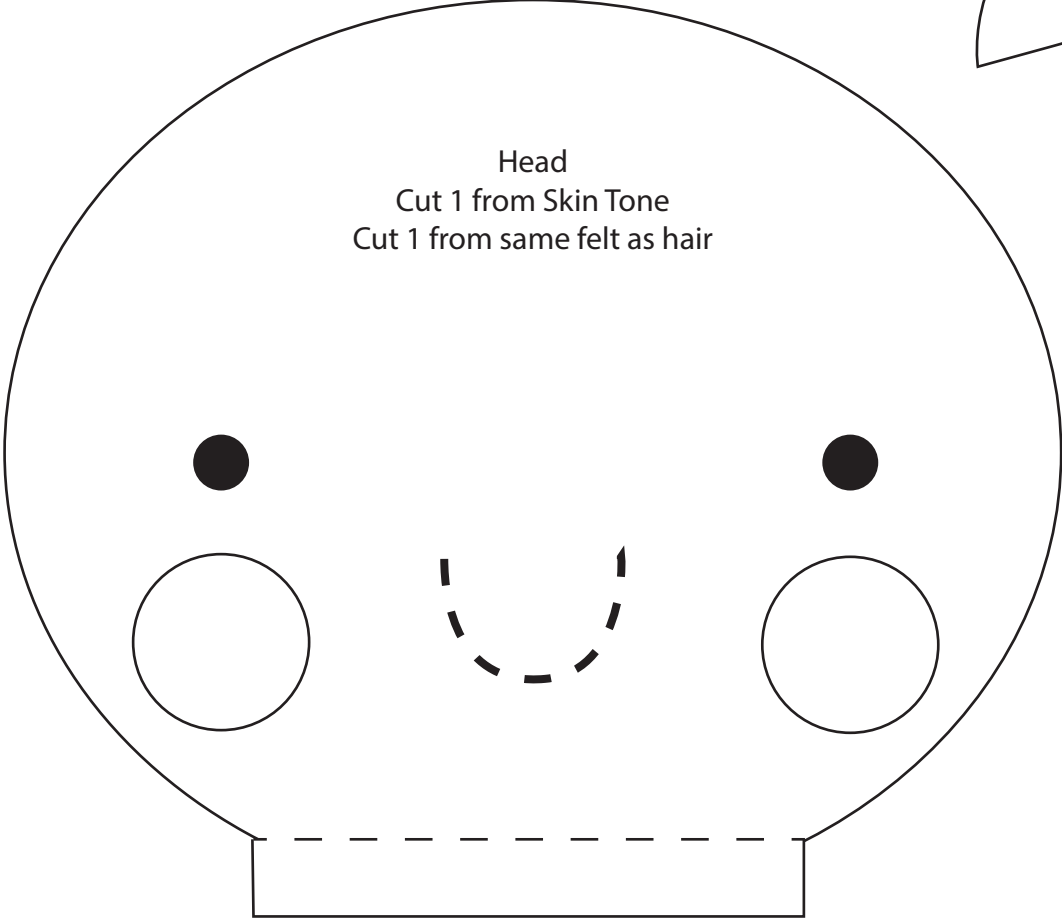

# Marzi Fabric Doll Pattern

Choose one

Cheeks (optional)  
Cut 2 from pink or red felt

PERSONAL  
USE ONLY

# Marzi Fabric Doll Pattern

PERSONAL  
USE ONLY